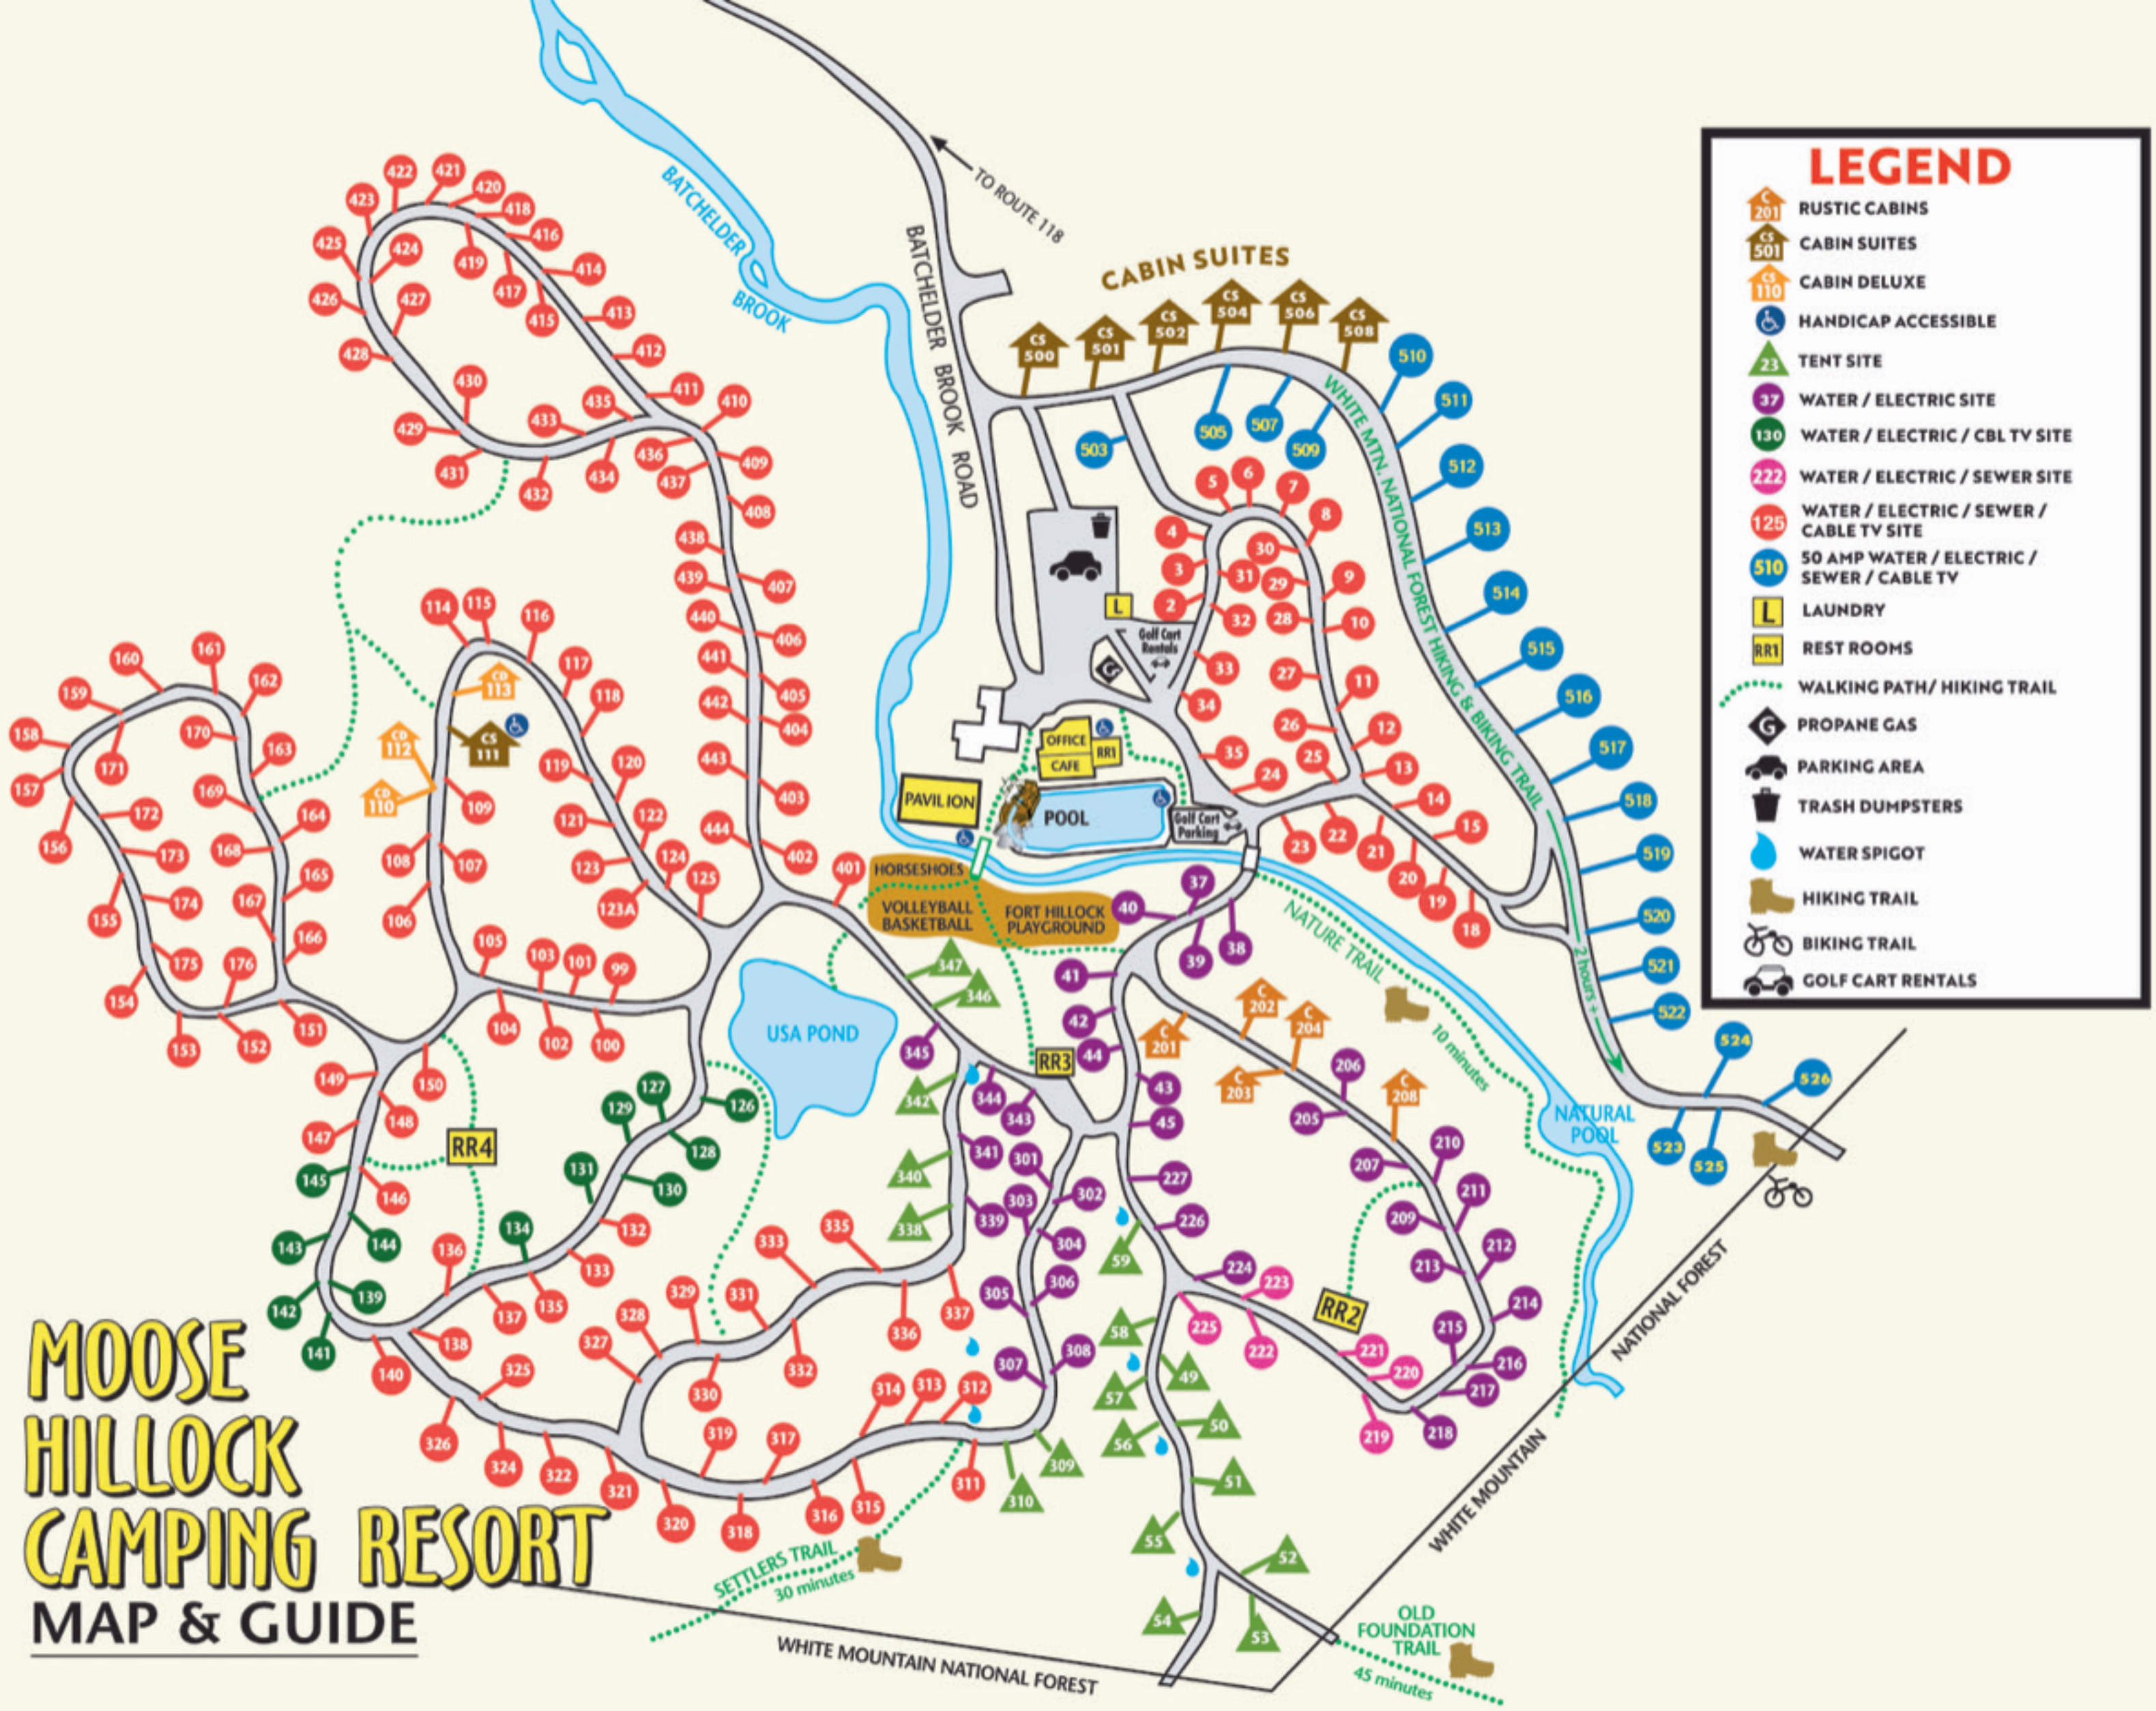

MOOSE HILLOCK CAMPING RESORT

MAP & GUIDE

TO ROUTE 118

CABIN SUITES

WHITE MTN. NATIONAL FOREST HIKING & BIKING TRAIL

NATURE TRAIL

NATIONAL FOREST

WHITE MOUNTAIN

SETTLERS TRAIL
30 minutes

OLD FOUNDATION TRAIL
45 minutes

WHITE MOUNTAIN NATIONAL FOREST

HORSESHOES

VOLLEYBALL BASKETBALL

FORT HILLOCK PLAYGROUND

USA POND

PAVILION