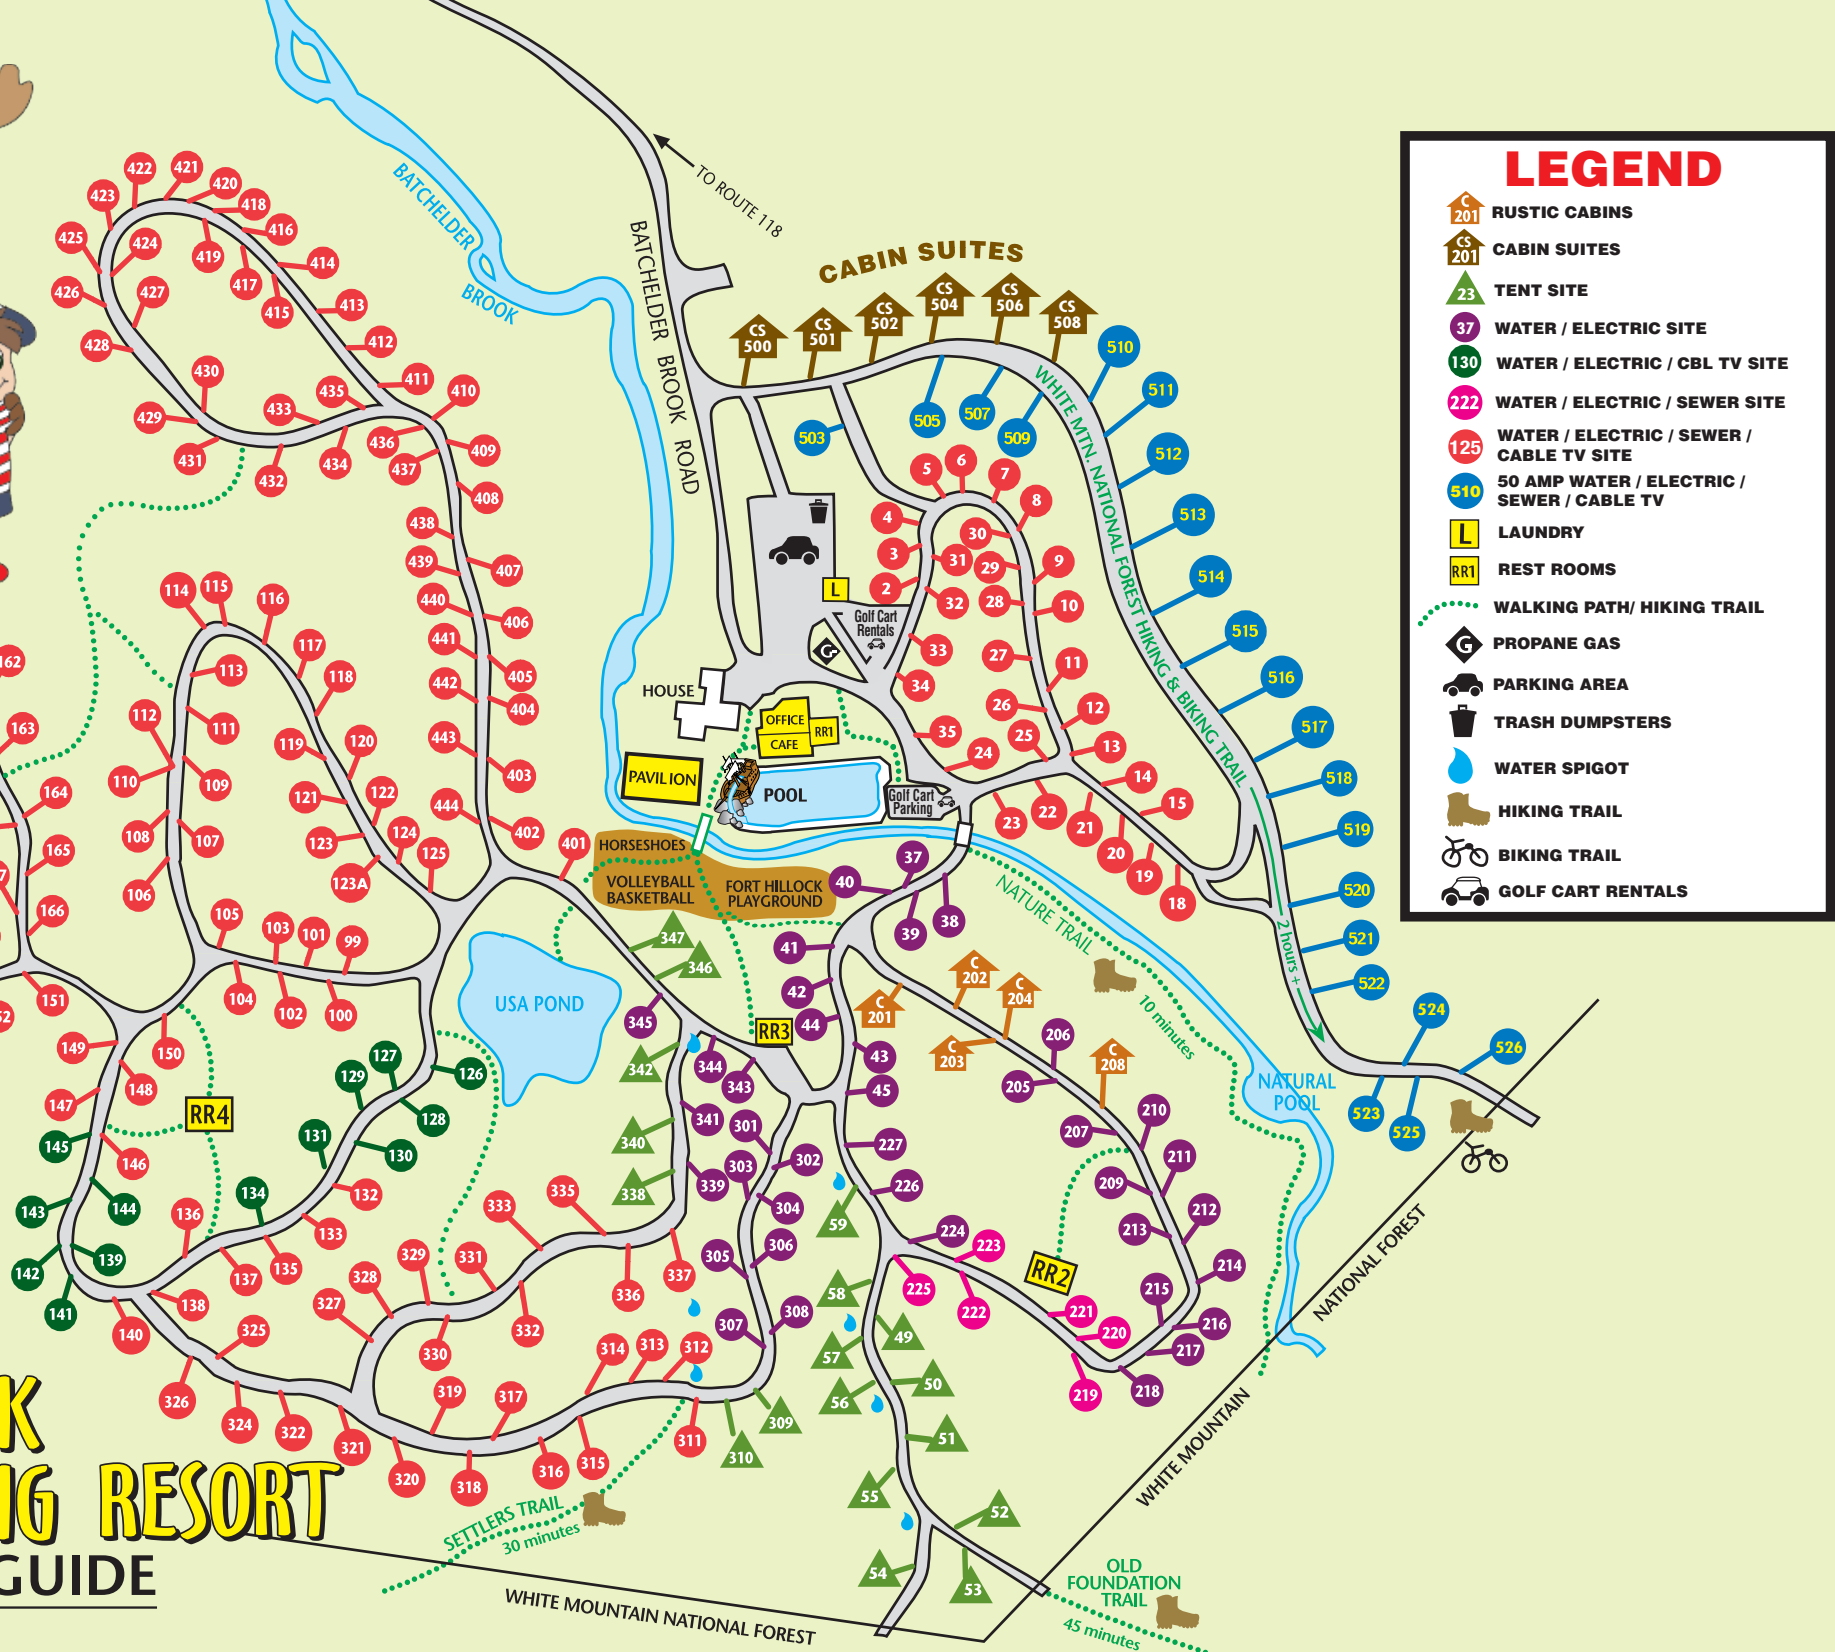

# MOOSE HILLOCK CAMPING RESORT

## MAP & GUIDE

### LEGEND

- C 201 RUSTIC CABINS
- CS 201 CABIN SUITES
- T 23 TENT SITE
- W 37 WATER / ELECTRIC SITE
- W 130 WATER / ELECTRIC / CBL TV SITE
- W 222 WATER / ELECTRIC / SEWER SITE
- W 125 WATER / ELECTRIC / SEWER / CABLE TV SITE
- W 510 50 AMP WATER / ELECTRIC / SEWER / CABLE TV
- L LAUNDRY
- RR1 REST ROOMS
- WALKING PATH/ HIKING TRAIL
- G PROPANE GAS
- P PARKING AREA
- T TRASH DUMPSTERS
- WSP WATER SPIGOT
- H HIKING TRAIL
- B BIKING TRAIL
- GCR GOLF CART RENTALS